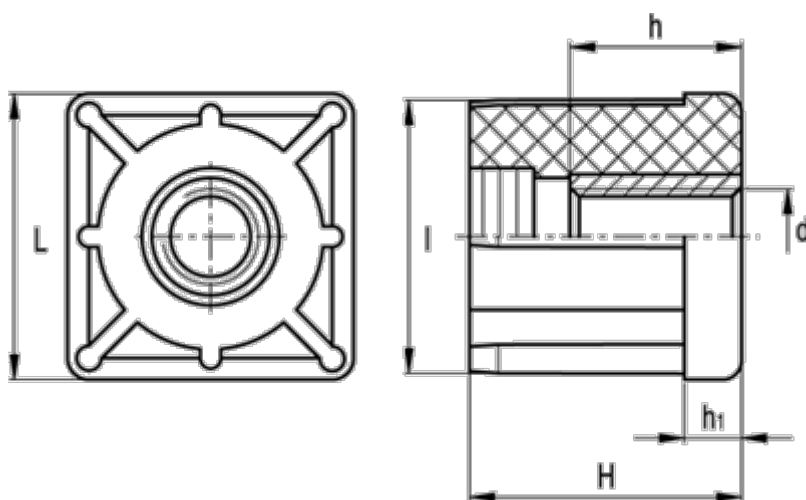

Data Sheet

Article number: 2310320032
Description: E+G Square end-cap
NDX.Q-30x1.5-M10

Measures

d	= M10	Tube wall thickness = 1.5
h	= 10	Weight (g) = 28
H	= 31	
h1	= 6	
Internal tube size	= 27.0	
l	= 27.0	
L	= 30	
Outer tube size	= 30	